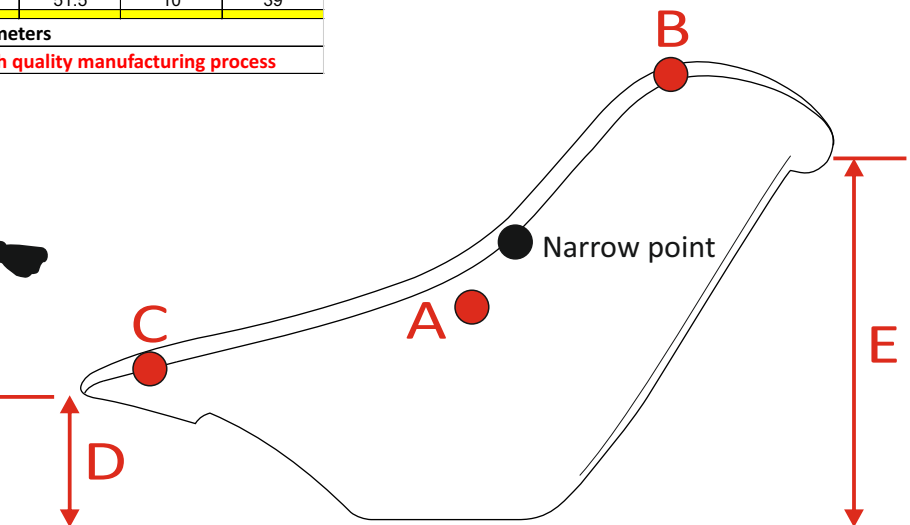

Kart Seat Dimensions 2021

SHAPE	SIZE	A	B	C	D	E
T11	*C	25	27	37.5	9.5	28
	XS	27	29.5	40.3	9.5	30
	XS WT	28.8	31.8	40.3	9.5	30
	Scd	29.5	31.5	42.5	10.5	28
	S	29.5	31.5	42.5	10	31
	*S HB	29.5	32	42.5	10.5	31.5
	*S WH	31	32	42.5	10.5	31.5
	S WT	30.2	32.8	42	10.5	30.3
	S XWT	30.2	36	42	10.5	30.3
	Harvey	30.7	33.9	43.8	10.5	31.7
	Manetti	31	34.5	44	10.5	31.5
	*Manetti VH	32.5	34.5	44.3	10.5	31.5
	*Manetti WT	31.5	35.4	44.3	10.5	31.5
	*Manetti XWT	31.5	36	44.3	10.5	31.5
	MS	32	34.5	45	9	33.5
	MS WT	32.1	35.8	44.5	9.5	33
	ML	32.5	36	46	10	33.5
	*ML VH	34.3	36	46	11	32.5
	ML WT	34	37.5	46	10.5	31.5
	L	35	37.5	45.5	10	32.5
XL	35.5	38.5	47	10	33.5	
XXL	38.5	40.5	50	10	33.5	
*T10 hand laminated	XXL	39	41	50.5	9	39
T14	Mini	24	24	33	8	25
	Ccd	26	26	36.5	9	27
	CL	27	27.5	37.5	9	29
	*XScd	28	28.5	38	9	30.5
T5	Ccd	25.5	25.5	37.5	8.5	26.5
	*C	25.5	27	37.5	7	31
	CL	26.5	28	38.8	8	28.5
	*XScd	27.5	29.5	40.5	6.5	32
T9.5	MS	31.5	33	46	10	32
	ML	33	34.3	47.5	10	31
	L	34.5	37	49	10	32
	XL	36	38	50.5	10	33
	Mini	20	19.5	33	4.5	23
T7	C	24.5	25.5	40	9	30
	XScd	25.5	25.5	40.5	9	32.5
	Scd	27.5	30	43.5	9	34.5
	S	28	30.5	44	9	37
	MScd	30	32	46	9	33.5
	MS	30	32	46.5	9	37.5
	ML	31	33	48	9	38
	L	32.5	36	48.5	9	39.5
	XL	34	37.5	50.5	9	40
	XXL	38	41	52	9.5	39
	XXXL	45.5	48	59	9	40.5
XXXXL	56.5	58	67	9	40.5	
Plastic Rental	M	32.5	35	46	9.5	33
	XL	36	38.5	51	10	36
	XXL	40	41.5	51.5	10	39
	XL 1/4	35	37	51	10	37
	XXL 1/4	38	39.5	51.5	10	39

Please note:-
Dimension A is always taken from the place where the hard part of the hip bone contacts the seat and **not the narrowest point**. The narrow point does not reflect a dimension which is critical to fitting. The narrow point will vary from between 8 mm to 12 mm smaller than the critical dimension A.