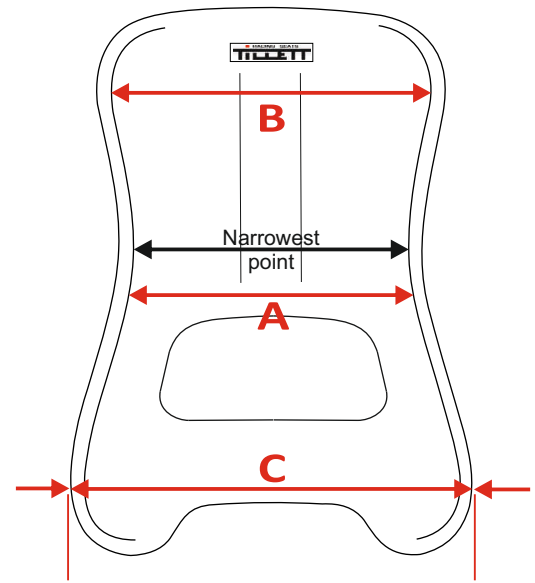

Kart Seat Dimensions 2021

SHAPE	SIZE	A	B	C	D	E
T11	*C	25	27	37.5	9.5	28
	XS	27	29.5	40.3	9.5	30
	XS WT	28.8	31.8	40.3	9.5	30
	Scd	29.5	31.5	42.5	10.5	28
	S	29.5	31.5	42.5	10	31
	*S HB	29.5	32	42.5	10.5	31.5
	*S WH	31	32	42.5	10.5	31.5
	S WT	30.2	32.8	42	10.5	30.3
	S XWT	30.2	36	42	10.5	30.3
	Harvey	30.7	33.9	43.8	10.5	31.7
	Manetti	31	34.5	44	10.5	31.5
	*Manetti VH	32.5	34.5	44.3	10.5	31.5
	*Manetti WT	31.5	35.4	44.3	10.5	31.5
	*Manetti XWT	31.5	36	44.3	10.5	31.5
	MS	32	34.5	45	9	33.5
	MS WT	32.1	35.8	44.5	9.5	33
	ML	32.5	36	46	10	33.5
	*ML VH	34.3	36	46	11	32.5
	ML WT	34	37.5	46	10.5	31.5
	L	35	37.5	45.5	10	32.5
XL	35.5	38.5	47	10	33.5	
XXL	38.5	40.5	50	10	33.5	
*T10 hand laminated	XXL	39	41	50.5	9	39
T14	Mini	24	24	33	8	25
	Ccd	26	26	36.5	9	27
	CL	27	27.5	37.5	9	29
	*XScd	28	28.5	38	9	30.5
T5	Ccd	25.5	25.5	37.5	8.5	26.5
	*C	25.5	27	37.5	7	31
	CL	26.5	28	38.8	8	28.5
	*XScd	27.5	29.5	40.5	6.5	32
T9.5	MS	31.5	33	46	10	32
	ML	33	34.3	47.5	10	31
	L	34.5	37	49	10	32
	XL	36	38	50.5	10	33
	Mini	20	19.5	33	4.5	23
T7	C	24.5	25.5	40	9	30
	XScd	25.5	25.5	40.5	9	32.5
	Scd	27.5	30	43.5	9	34.5
	S	28	30.5	44	9	37
	MScd	30	32	46	9	33.5
	MS	30	32	46.5	9	37.5
	ML	31	33	48	9	38
	L	32.5	36	48.5	9	39.5
	XL	34	37.5	50.5	9	40
	XXL	38	41	52	9.5	39
	XXXL	45.5	48	59	9	40.5
XXXXL	56.5	58	67	9	40.5	
Plastic Rental	M	32.5	35	46	9.5	33
	XL	36	38.5	51	10	36
	XXL	40	41.5	51.5	10	39
	XL 1/4	35	37	51	10	37
	XXL 1/4	38	39.5	51.5	10	39

Please note:-
Dimension A is always taken from the place where the hard part of the hip bone contacts the seat and **not the narrowest point**. The narrow point does not reflect a dimension which is critical to fitting. The narrow point will vary from between 8 mm to 12 mm smaller than the critical dimension A.