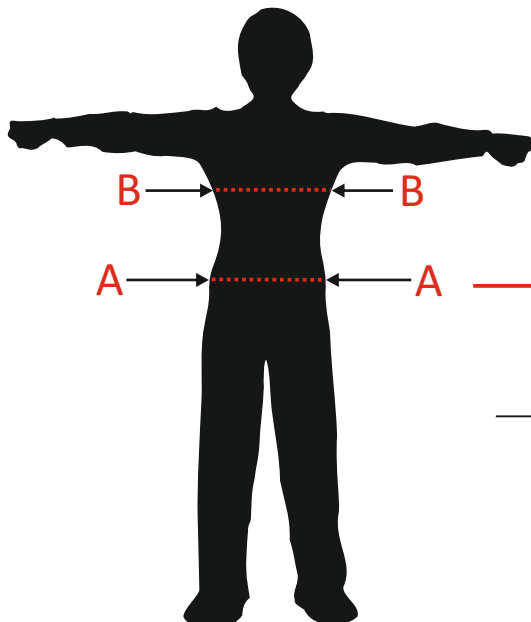

Kart Seat Dimensions 2021

SHAPE	SIZE	A	B	C	D	E
T11	*C	25	27	37.5	9.5	28
	XS	27	29.5	40.3	9.5	30
	XS WT	28.8	31.8	40.3	9.5	30
	Scd	29.5	31.5	42.5	10.5	28
	S	29.5	31.5	42.5	10	31
	*S HB	29.5	32	42.5	10.5	31.5
	*S WH	31	32	42.5	10.5	31.5
	S WT	30.2	32.8	42	10.5	30.3
	S XWT	30.2	36	42	10.5	30.3
	Harvey	30.7	33.9	43.8	10.5	31.7
	Manetti	31	34.5	44	10.5	31.5
	*Manetti VH	32.5	34.5	44.3	10.5	31.5
	*Manetti WT	31.5	35.4	44.3	10.5	31.5
	*Manetti XWT	31.5	36	44.3	10.5	31.5
	MS	32	34.5	45	9	33.5
	MS WT	32.1	35.8	44.5	9.5	33
	ML	32.5	36	46	10	33.5
	*ML VH	34.3	36	46	11	32.5
	ML WT	34	37.5	46	10.5	31.5
	L	35	37.5	45.5	10	32.5
XL	35.5	38.5	47	10	33.5	
XXL	38.5	40.5	50	10	33.5	
*T10 hand laminated	XXL	39	41	50.5	9	39
T14	Mini	24	24	33	8	25
	Ccd	26	26	36.5	9	27
	CL	27	27.5	37.5	9	29
	*XScd	28	28.5	38	9	30.5
T5	Ccd	25.5	25.5	37.5	8.5	26.5
	*C	25.5	27	37.5	7	31
	CL	26.5	28	38.8	8	28.5
	*XScd	27.5	29.5	40.5	6.5	32
T9.5	MS	31.5	33	46	10	32
	ML	33	34.3	47.5	10	31
	L	34.5	37	49	10	32
	XL	36	38	50.5	10	33
	Mini	20	19.5	33	4.5	23
T7	C	24.5	25.5	40	9	30
	XScd	25.5	25.5	40.5	9	32.5
	Scd	27.5	30	43.5	9	34.5
	S	28	30.5	44	9	37
	MScd	30	32	46	9	33.5
	MS	30	32	46.5	9	37.5
	ML	31	33	48	9	38
	L	32.5	36	48.5	9	39.5
	XL	34	37.5	50.5	9	40
	XXL	38	41	52	9.5	39
	XXXL	45.5	48	59	9	40.5
XXXXL	56.5	58	67	9	40.5	
Plastic Rental	M	32.5	35	46	9.5	33
	XL	36	38.5	51	10	36
	XXL	40	41.5	51.5	10	39
	XL 1/4	35	37	51	10	37
	XXL 1/4	38	39.5	51.5	10	39

Please note:-
Dimension A is always taken from the place where the hard part of the hip bone contacts the seat and **not the narrowest point**. The narrow point does not reflect a dimension which is critical to fitting. The narrow point will vary from between 8 mm to 12 mm smaller than the critical dimension A.